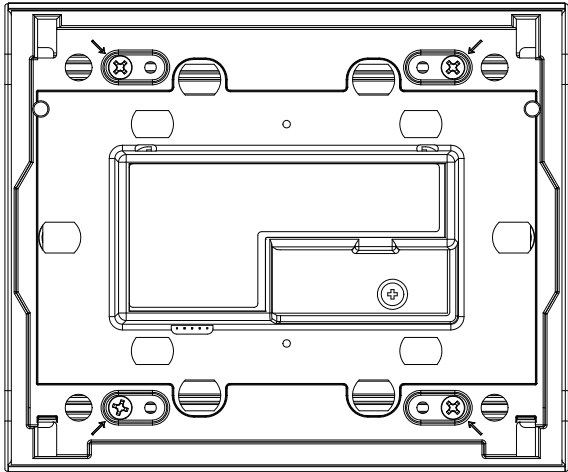

# Dimensions

MCP1 - Flush Mount -

# MCP1 - Surface Mount -