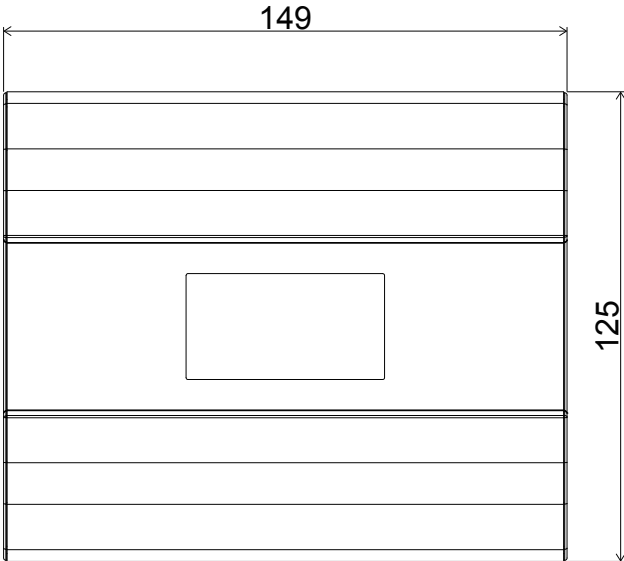

# Dimensions

MCP1 - Flush Mount -