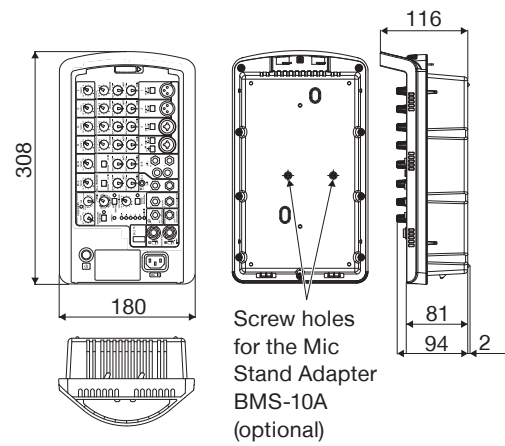

STAGEPAS400i

Dimensions

Mixer

Speaker

Unit: mm
Scale:1/10