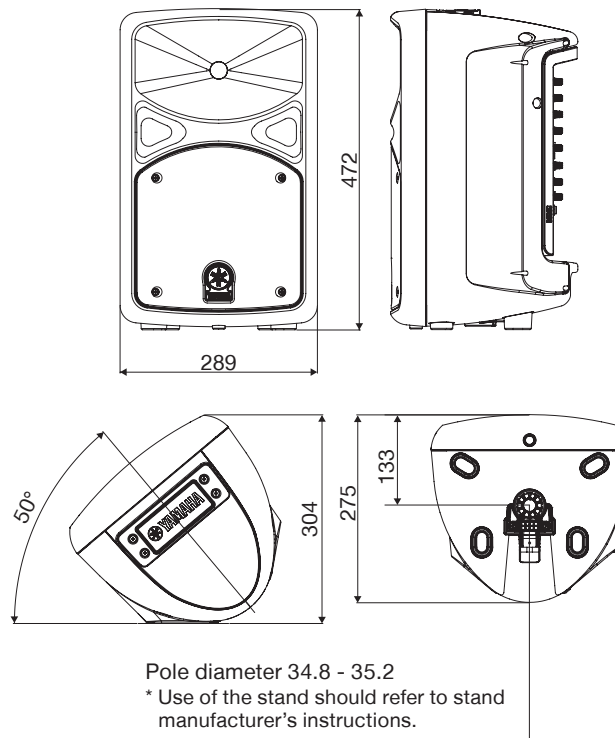

STAGEPAS400i

Dimensions

Mixer

Speaker

Unit: mm
Scale:1/10